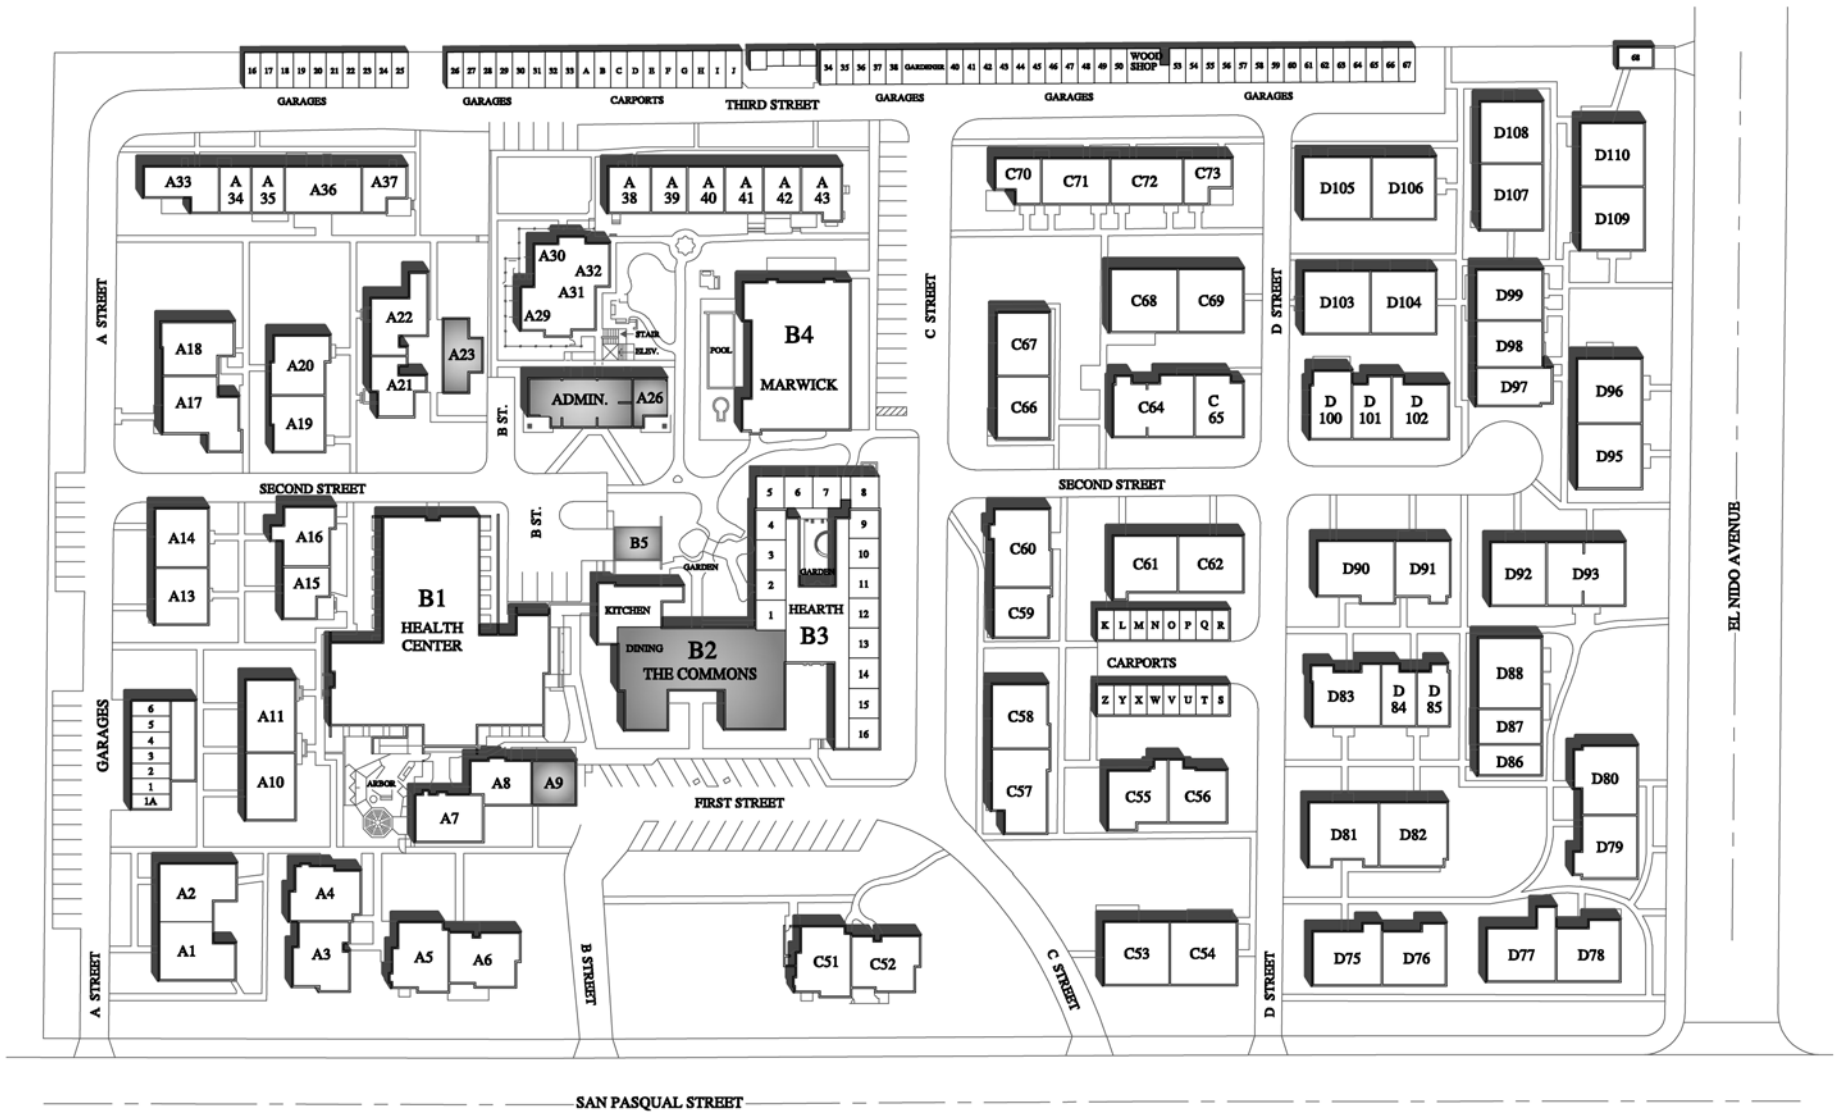

MONTE VISTA GROVE HOMES

2889 SAN PASQUAL ST, PASADENA, CA 91107

- A23** THE ART STUDIO
- A26** WELLNESS CENTER
- B5** LAUNDRY & BEAUTY SHOP
- A9** THE GROVE STORE